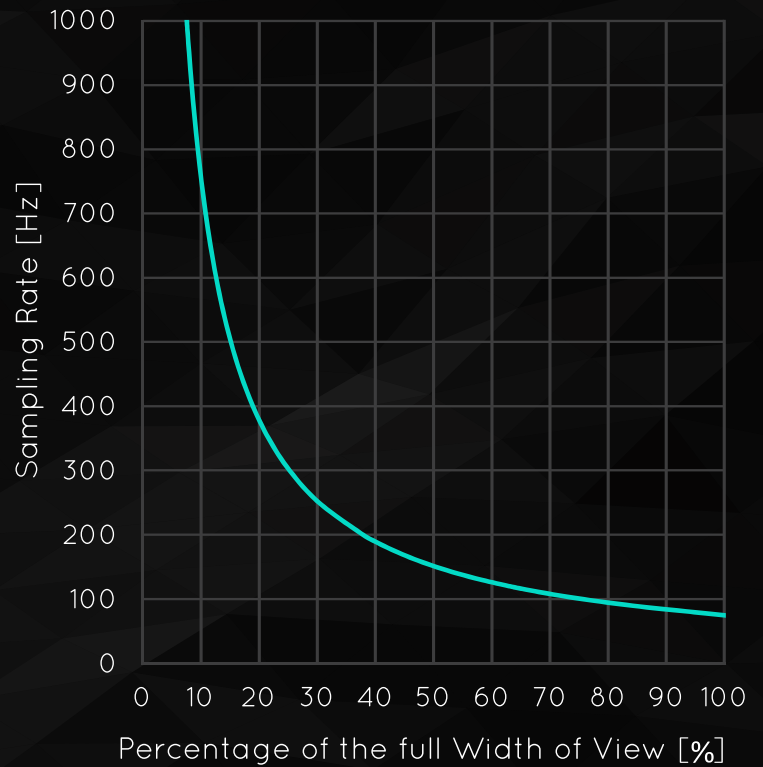

## Specification

- Single camera resolution: 2.3 MPx
- 1/1.2" sensor size
- CMOS sensor
- 5.86 um pixel size
- USB 3.0 interface
- 43 Hz at full resolution
- C-Mount lens mounting
- S-Series lens recommended

ISO 9513	Field of View [mm]						Working Distance [mm]				
	ONE1-M2		ONE2-M2		ONE3-M2		Lens Focal Length				
	Height	Width	Height	Width	Height	Width	12mm	16mm	25mm	35mm	50mm
Class 0.5	110	70	2x110	70	3x110	70	-	134	237	322	430
Class 1	190	120	360	120	530	120	176	253	416	571	785
Class 2	380	238	720	238	1060	238	379	523	841	1155	1630