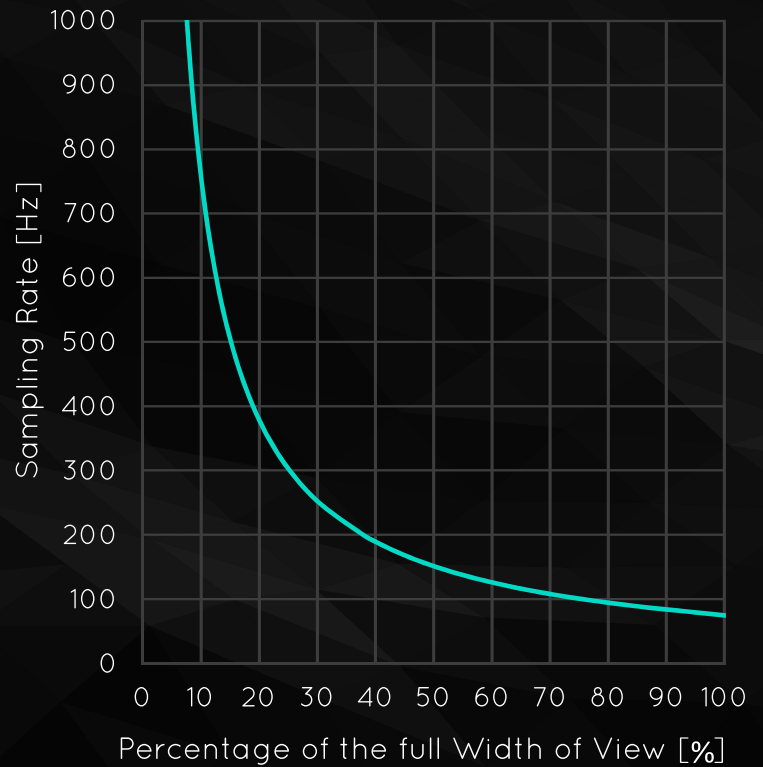

Specification

- Single camera resolution: 5 MPx
- 2/3" sensor size
- CMOS sensor
- 3.45 um pixel size
- USB 3.0 interface
- 75 Hz at full resolution
- C-Mount lens mounting
- S-Series lens recommended

ISO 9513	Field of View [mm]						Working Distance [mm]				
	ONE1-M5		ONE2-M5		ONE3-M5		Lens Focal Length				
	Height	Width	Height	Width	Height	Width	12mm	16mm	25mm	35mm	50mm
Class 0.5	130	109	2x130	109	3x130	109	156	213	357	520	710
Class 1	260	218	520	218	760	218	335	459	737	1054	1480
Class 2	520	435	1040	435	1500	435	693	950	1498	2123	3020