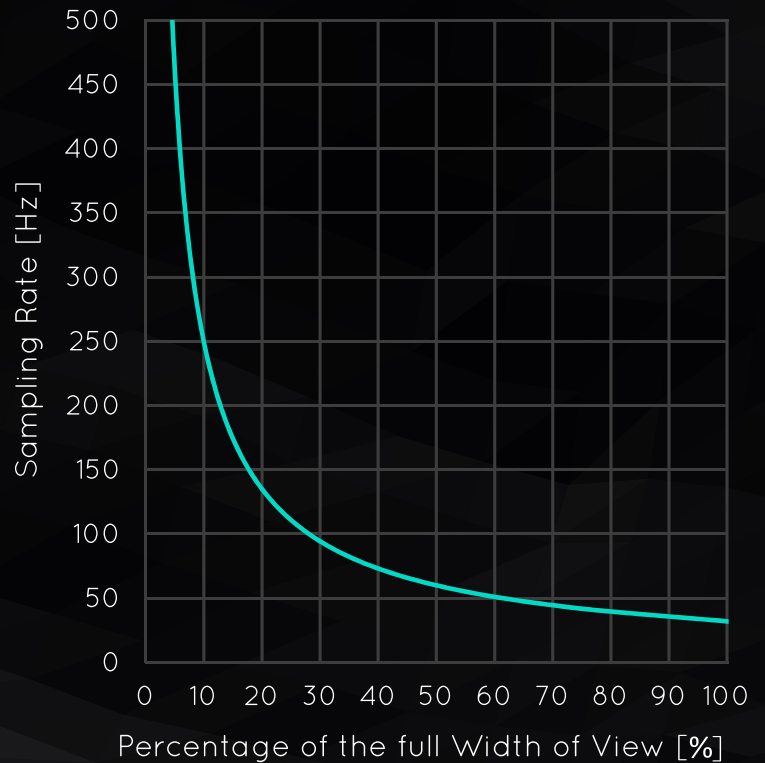

## Specification

- Single camera resolution: 9 MPx
- 1" sensor size
- CMOS sensor
- 3.45 um pixel size
- USB 3.0 interface
- 32 Hz at full resolution
- C-Mount lens mounting
- H-Series lens recommended

ISO 9513	Field of View [mm]						Working Distance [mm]				
	ONE1-M9		ONE2-M9		ONE3-M9		Lens Focal Length				
	Height	Width	Height	Width	Height	Width	12mm	16mm	25mm	35mm	50mm
Class 0.5	220	116	420	116	620	116	169	233	378	519	720
Class 1	440	232	840	262	1240	262	364	494	758	1063	1485
Class 2	880	464	1680	464	2480	464	748	1017	1519	2152	3055